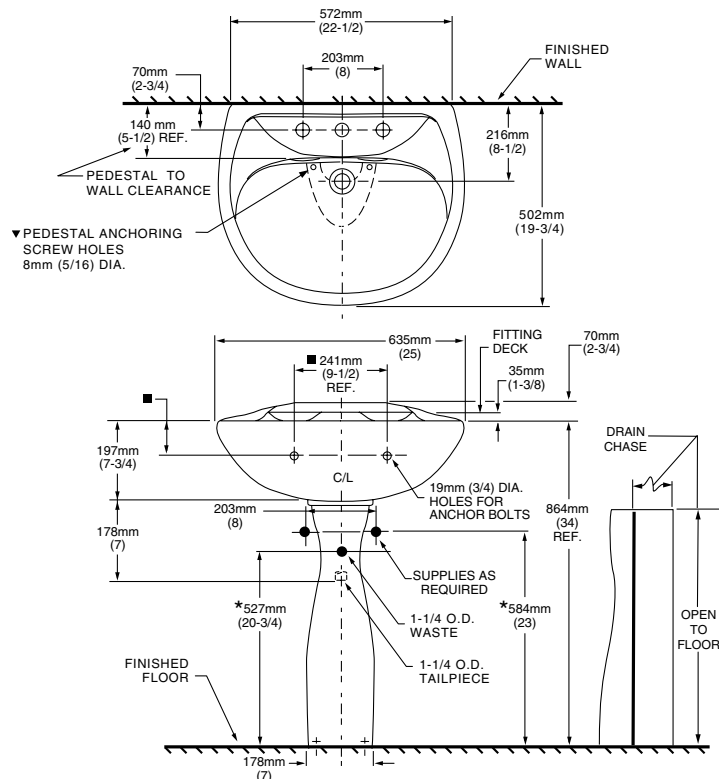

SAVONA™ PEDESTAL SINK

- Contemporary-styled basin with raised faucet deck and backsplash
- Made from vitreous china
- Convenient soap/accessory ledge
- Rear overflow
- **Design-matched to Savona toilets**
- Supplied with mounting kit
- Shown with 3801.432 Jasmine Spread Lavatory Faucet with Perfume Bottle Handles (not included)

0156.803 Faucet holes on 8" (203mm) centers

Nominal Dimensions:

635 x 502 x 864mm
(25" x 19-3/4" x 34")

Separate Components:

0156.008 Pedestal top-8" (203mm) centers

733900-400 Pedestal only

Bowl sizes:

464mm (18-1/4") wide
324mm (12-3/4") front to back
152mm (6") deep

* See faucet section for additional models available

NOTES:

* DIMENSIONS SHOWN FOR LOCATION OF SUPPLIES AND "P" TRAP ARE SUGGESTED.

▼ PEDESTAL ANCHORING SCREWS NOT INCLUDED.

■ SUITABLE FOR REINFORCEMENT ONLY. ACTUAL DIMENSIONS MUST BE TAKEN FROM FIXTURE.

FITTINGS NOT INCLUDED AND MUST BE ORDERED SEPARATELY. PROVIDE SUITABLE REINFORCEMENT FOR ALL WALL SUPPORTS. INSTALLATION INSTRUCTIONS SUPPLIED WITH LAVATORY.

IMPORTANT: Dimensions of fixtures are nominal and may vary within the range of tolerances established by ANSI Standard A112.19.2. These measurements are subject to change or cancellation. No responsibility is assumed for use of superseded or voided pages